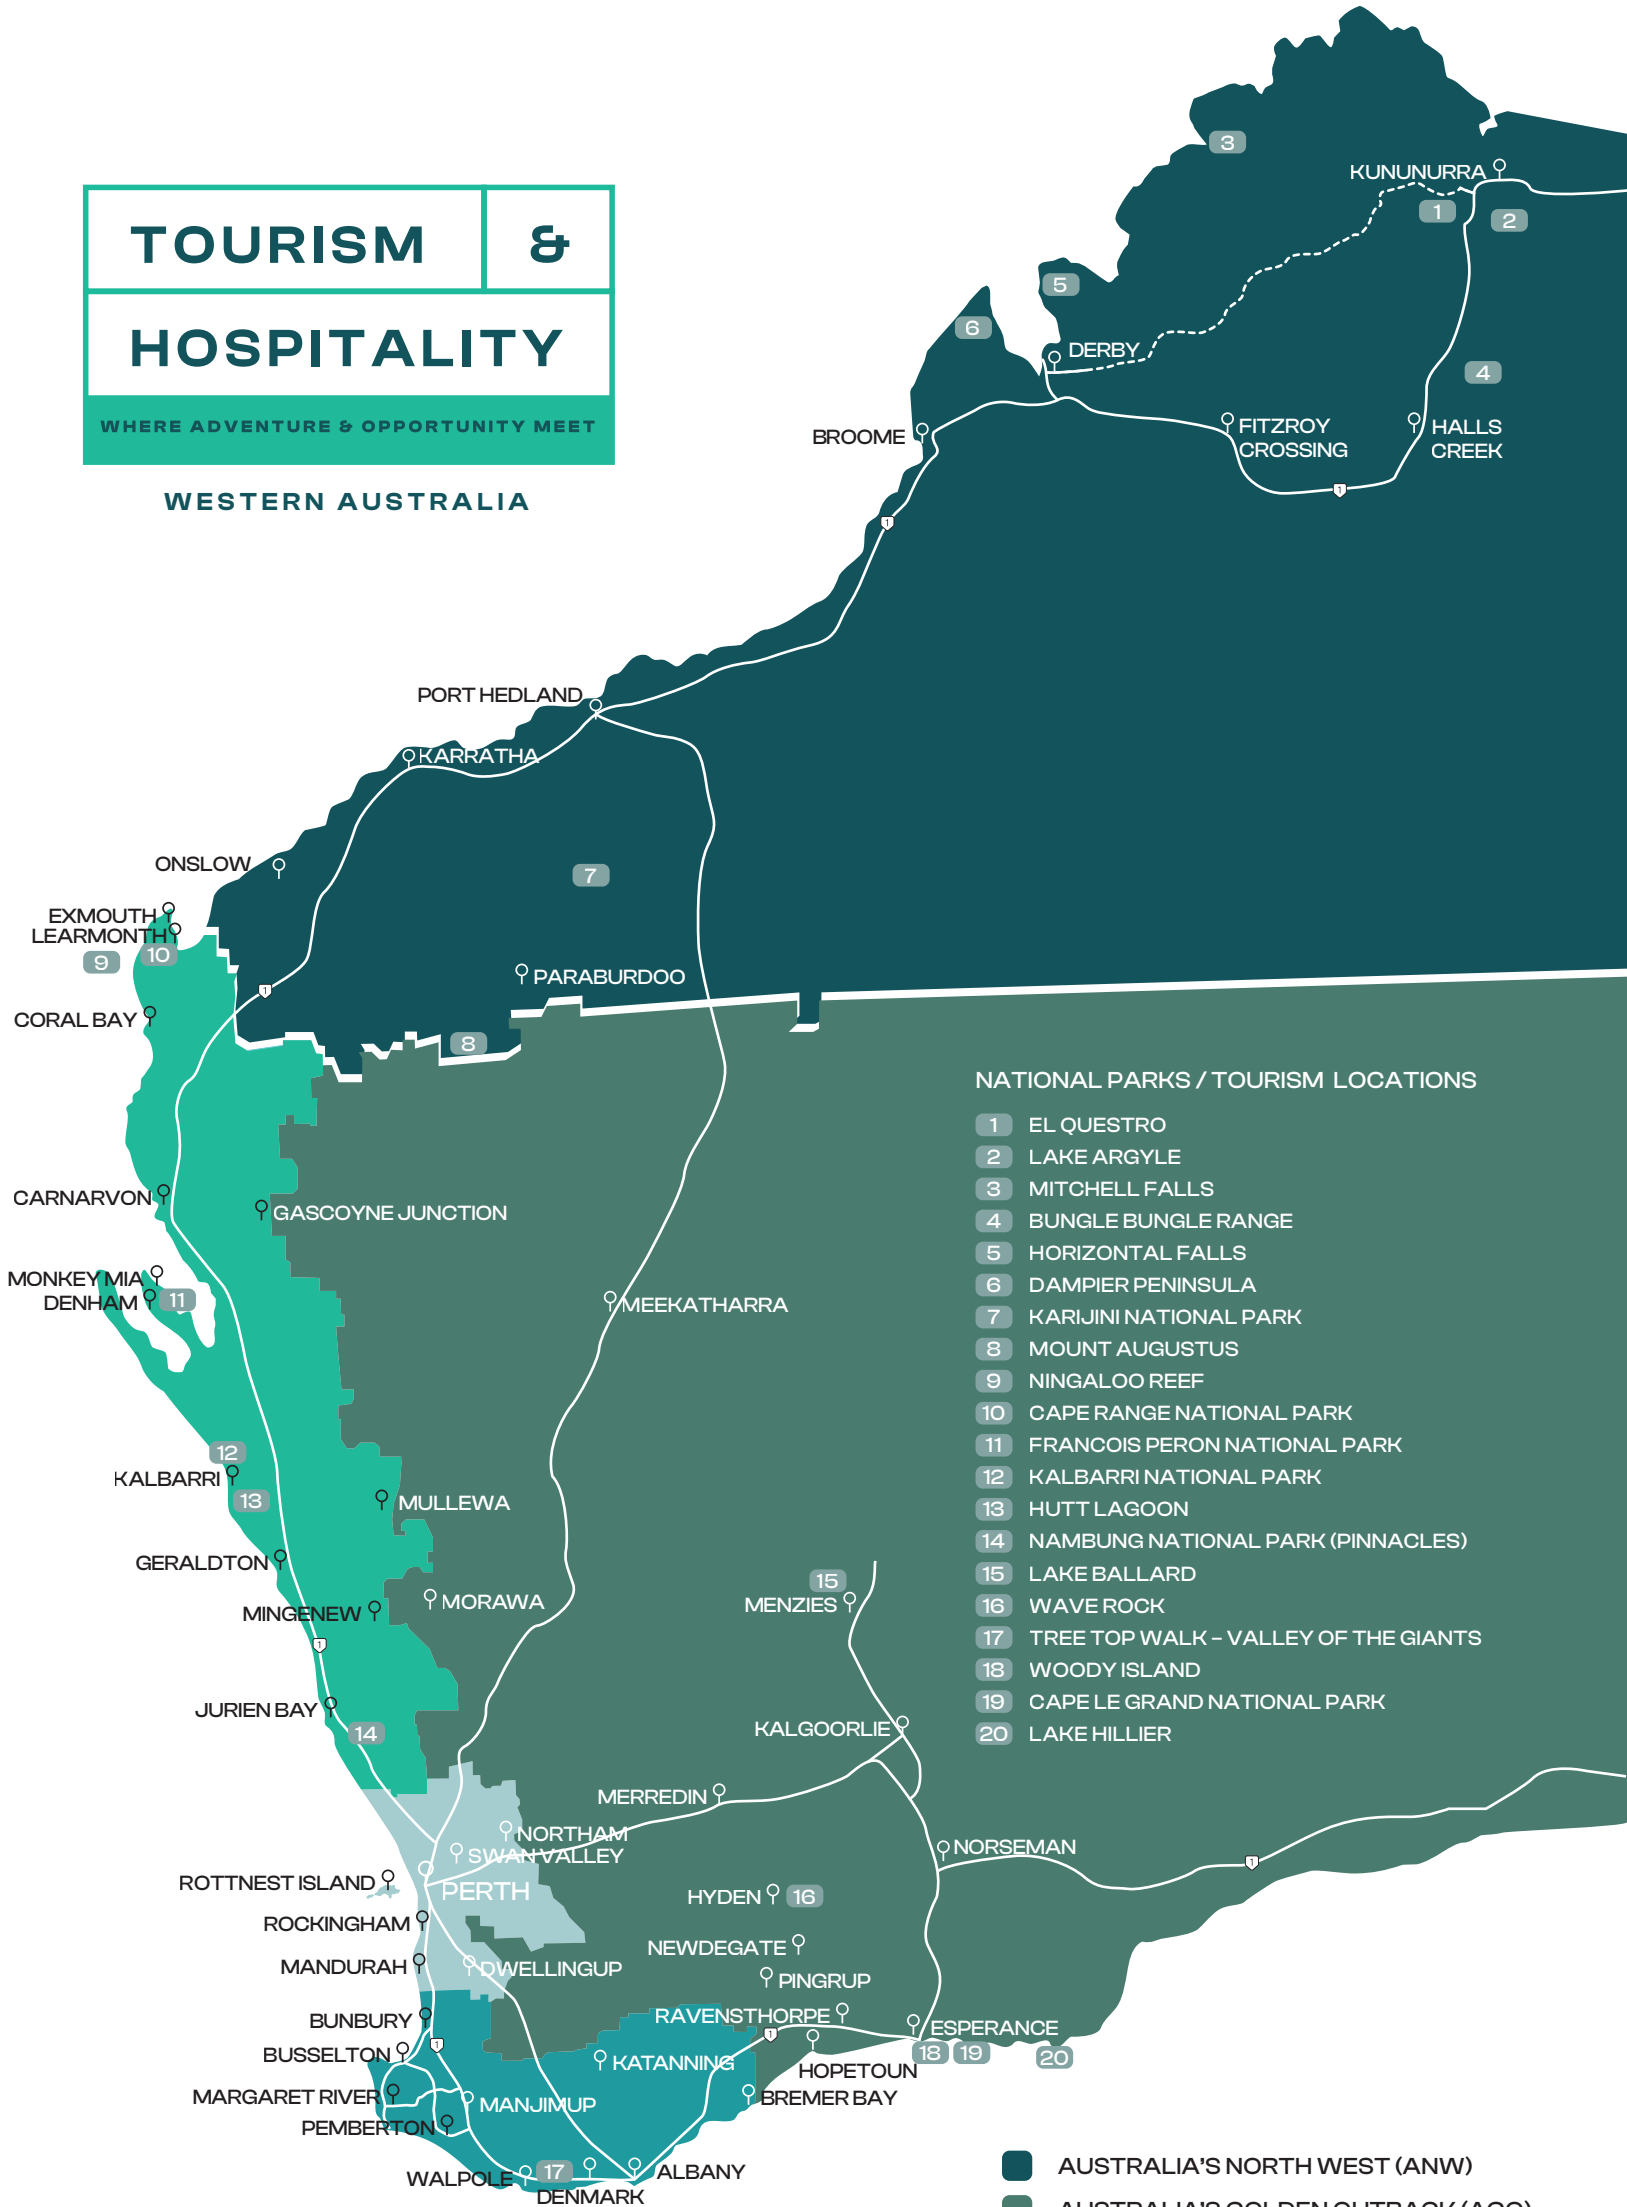

TOURISM & HOSPITALITY

WHERE ADVENTURE & OPPORTUNITY MEET

WESTERN AUSTRALIA

NATIONAL PARKS / TOURISM LOCATIONS

- 1 EL QUESTRO
- 2 LAKE ARGYLE
- 3 MITCHELL FALLS
- 4 BUNGLE BUNGLE RANGE
- 5 HORIZONTAL FALLS
- 6 DAMPIER PENINSULA
- 7 KARIJINI NATIONAL PARK
- 8 MOUNT AUGUSTUS
- 9 NINGALOO REEF
- 10 CAPE RANGE NATIONAL PARK
- 11 FRANCOIS PERON NATIONAL PARK
- 12 KALBARRI NATIONAL PARK
- 13 HUTT LAGOON
- 14 NAMBUING NATIONAL PARK (PINNACLES)
- 15 LAKE BALLARD
- 16 WAVE ROCK
- 17 TREE TOP WALK - VALLEY OF THE GIANTS
- 18 WOODY ISLAND
- 19 CAPE LE GRAND NATIONAL PARK
- 20 LAKE HILLIER

- AUSTRALIA'S NORTH WEST (ANW)
- AUSTRALIA'S GOLDEN OUTBACK (AGO)
- AUSTRALIA'S CORAL COAST (ACC)
- AUSTRALIA'S SOUTH WEST (ASW)
- DESTINATION PERTH (DP)